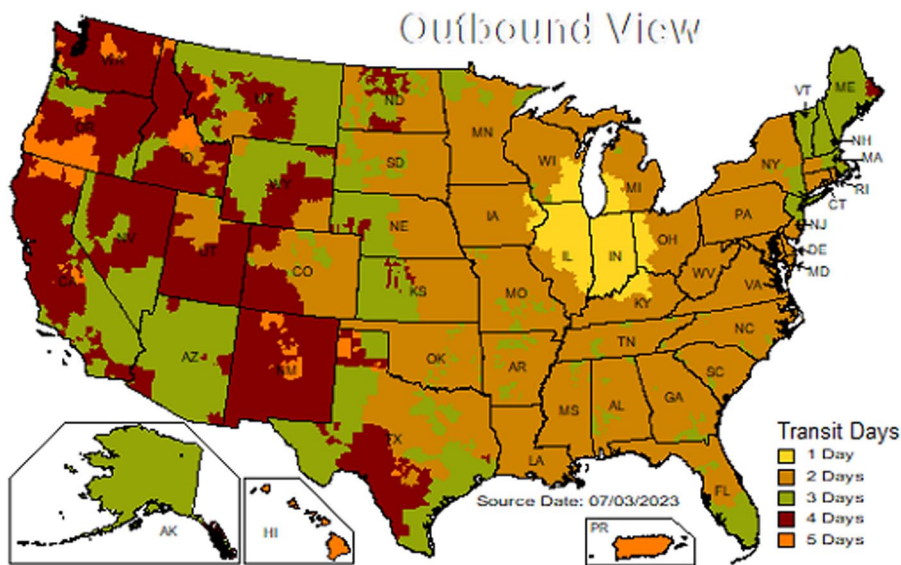

ex·pan·sion *noun*

• *the action of becoming larger or more extensive*

We are expanding the offering for our 2023/2024 young plant list. We are excited to now include select Syngenta genetics in our lineup. You can now order some of our favorite petunias (Sanguna) and well-loved lantana (Hot Blooded Red and the Bandana series) and the ever-popular Calliope geraniums, pollinator-friendly Pentas Starcluster and other select Syngenta items to your Galema orders.

What is with the colored lights?

Purple light is beneficial for plants in the vegetative growth cycle. Energy efficient LED grow lights extend the day length and increase the intensity and quality of light in the winter months to produce a stronger young plant.

We bring you these genetics in our signature 25-count strips so you can order as few or as many as your production requires.

Another expansion is in the New Guinea Impatiens – Now available are the Sunstanding Jazzy series – their bright colors and vivid variegated foliage are sure to grab the attention of today's gardeners.

A third expansion is in the form a brand new series of fuchsia from DummenOrange – the Ballerina series is perfect for pot production that bloom reliably and persistently from early April to August. Their medium sized flowers attract bees and other pollinators throughout the summer season.

The final expansion is our stock geranium production – the popularity of our heirloom varieties has been growing and so we have increased our stock to provide improved order fulfillment.

With low order minimums and no full-boxing requirements, we are prepared to be your go-to source for your young plant needs. By partnering with UPS, we can provide economical 1-day and 2-day ground service to much of the country.

*Thank you,
Tim & Bev Galema*